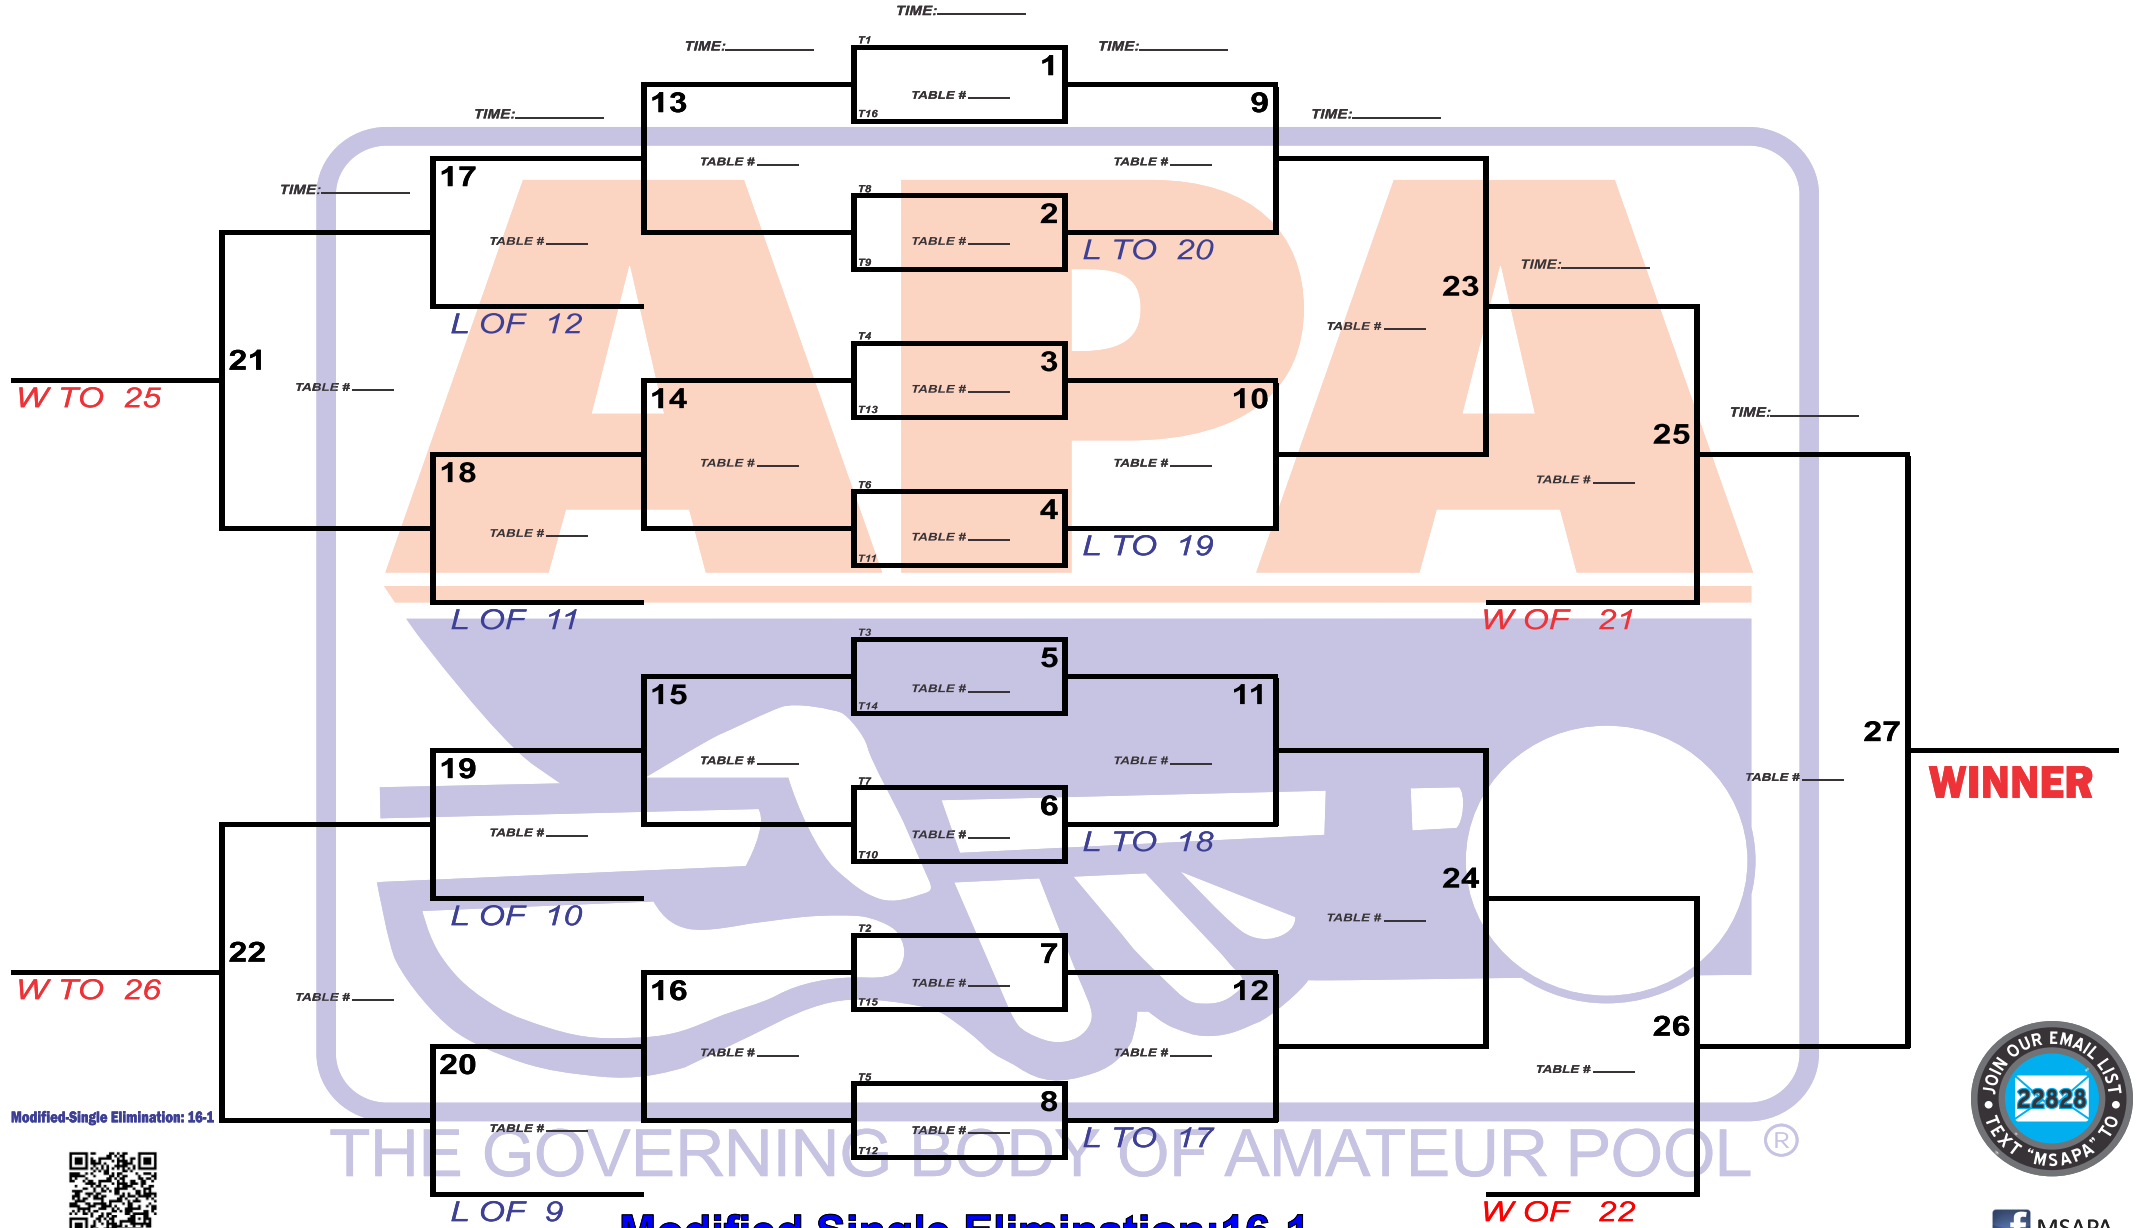

Entries

S/L

MISSISSIPPI AMERICAN POOLPLAYERS ASSOCIATION

Modified-Single Elimination: 16-1