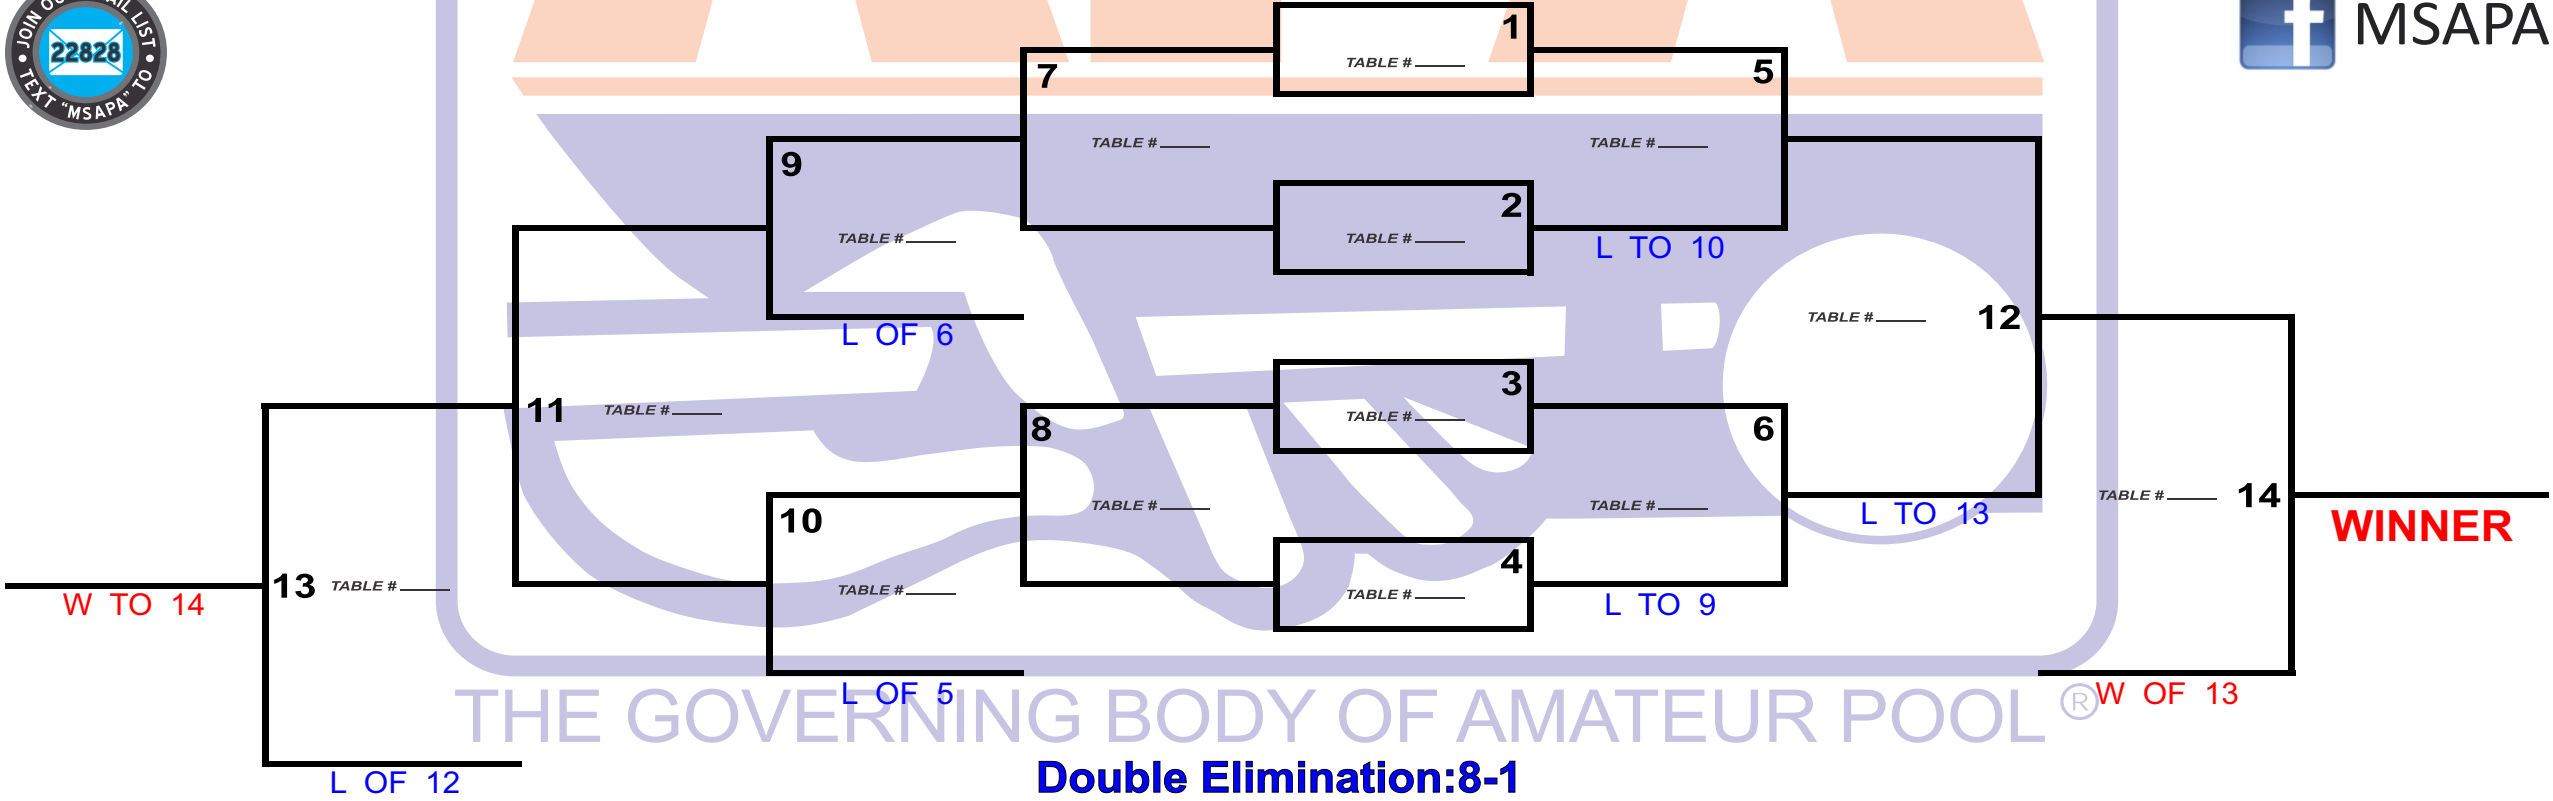

MSAPA

MISSISSIPPI AMERICAN POOLPLAYERS ASSOCIATION

	Name	S/L	Name	S/L
1			5	
2			6	
3			7	
4			8	

THE GOVERNING BODY OF AMATEUR POOL[®] W OF 13